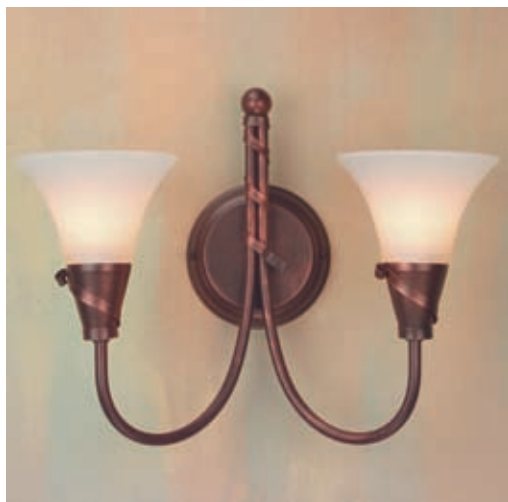

Emily

A simple but elegant hand-made range with a 'ribbon' feature. all versions come complete with glass and the chandeliers are supplied with the flush/convert system. Available in copper patina and ivory/gold finishes.

EM2 Copper/Patina