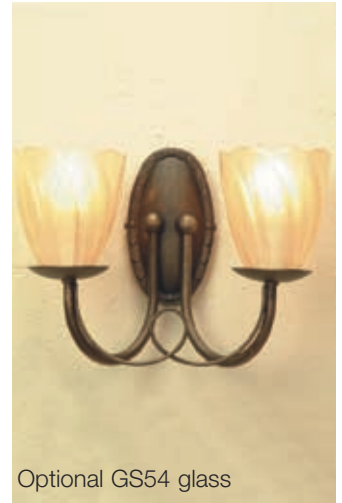

Optional GS54 glass