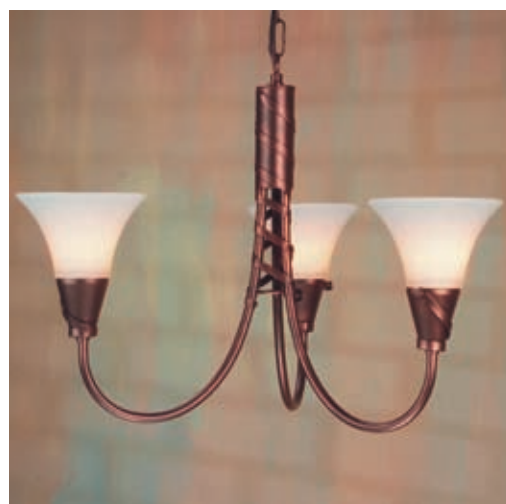

EM2 Copper/Patina

EM2 Ivory/Gold

EM/FL Ivory/Gold

EM3 Ivory/Gold

EM2 Copper/Patina

EM5 Ivory/Gold

EM5 Copper/Patina

Code	Product Description	Max Wattage	Width/Diameter	Projection	Height (inc. chain/drops)	Fitting Height	Spare Glass
EM2	2 Lt Wall Light	2 x 60W	E14 365mm	165mm	n/a	410mm	GS30
EM3	3 Lt Chandelier	3 x 60W	E14 520mm	n/a	780mm	380mm	GS30
EM5	5 Lt Chandelier	5 x 60W	E14 640mm	n/a	840mm	440mm	GS30
EM/FL	3 Lt Floor Lamp	3 x 60W	E14 400mm	n/a	n/a	1800mm	GS30